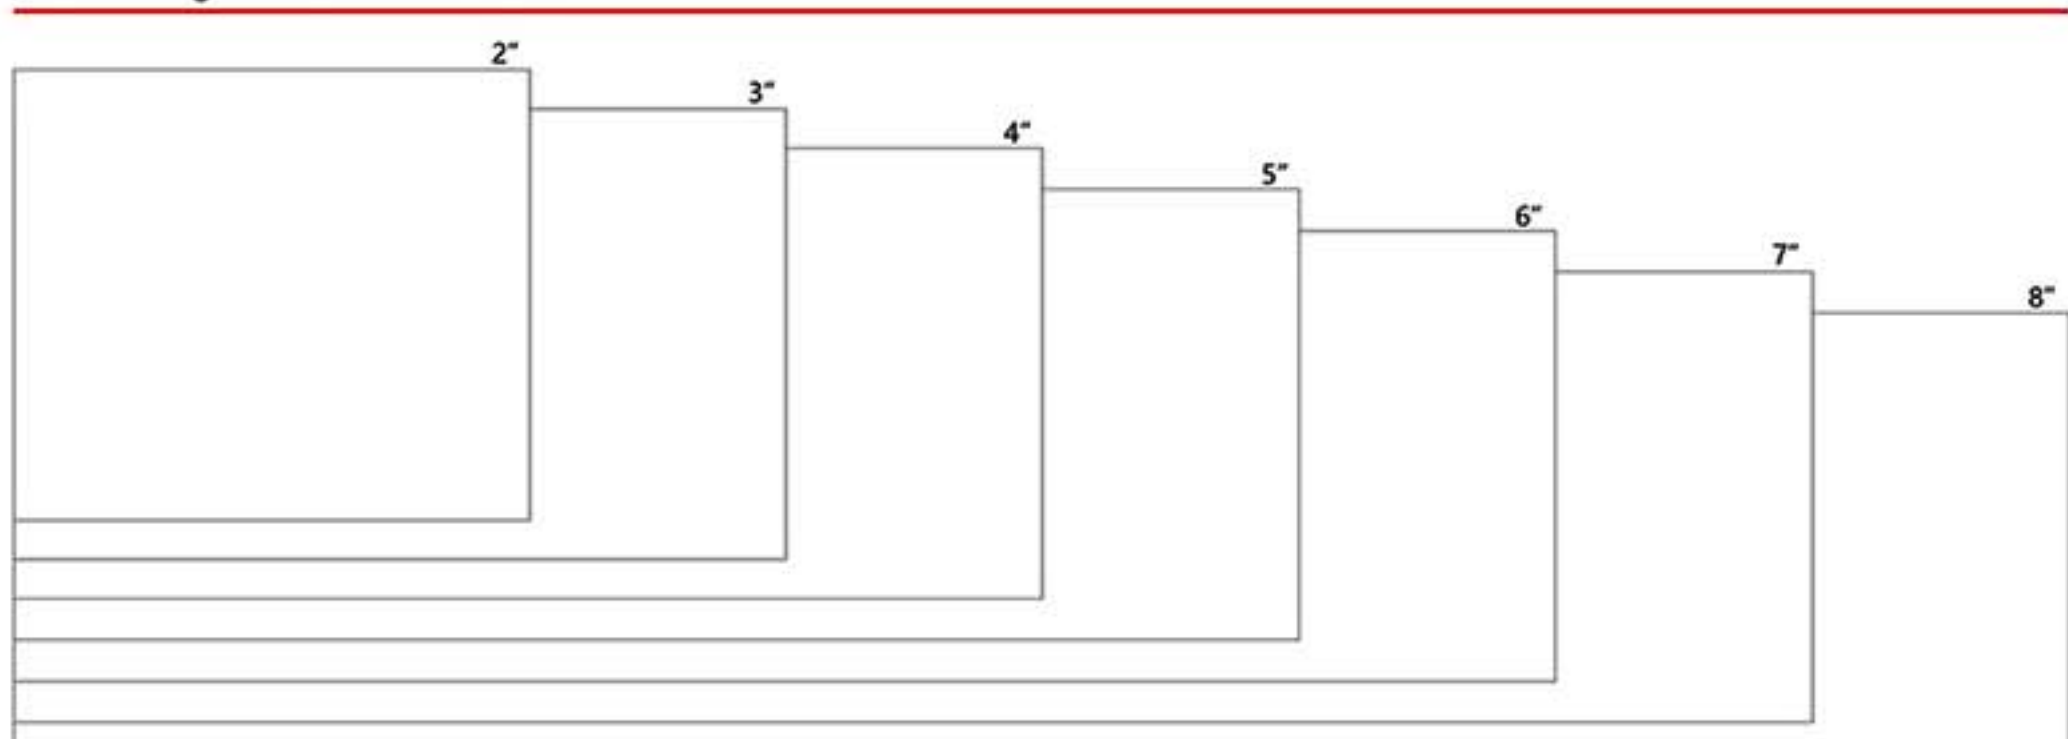

Square Wood Stamps

1/4" Height - 1 Line of Text

1/2" Height - 2 Lines of Text

3/4" Height - 4 Lines of Text

1" Height - 6 Lines of Text

1-1/4" Height - 7 Lines of Text

1-1/2" Height - 8 Lines of Text

1-3/4" Height - 9 Lines of Text

2" Height - 12 Lines of Text

2-1/2" Height - 14 Lines of Text

3" Height - 17 Lines of Text