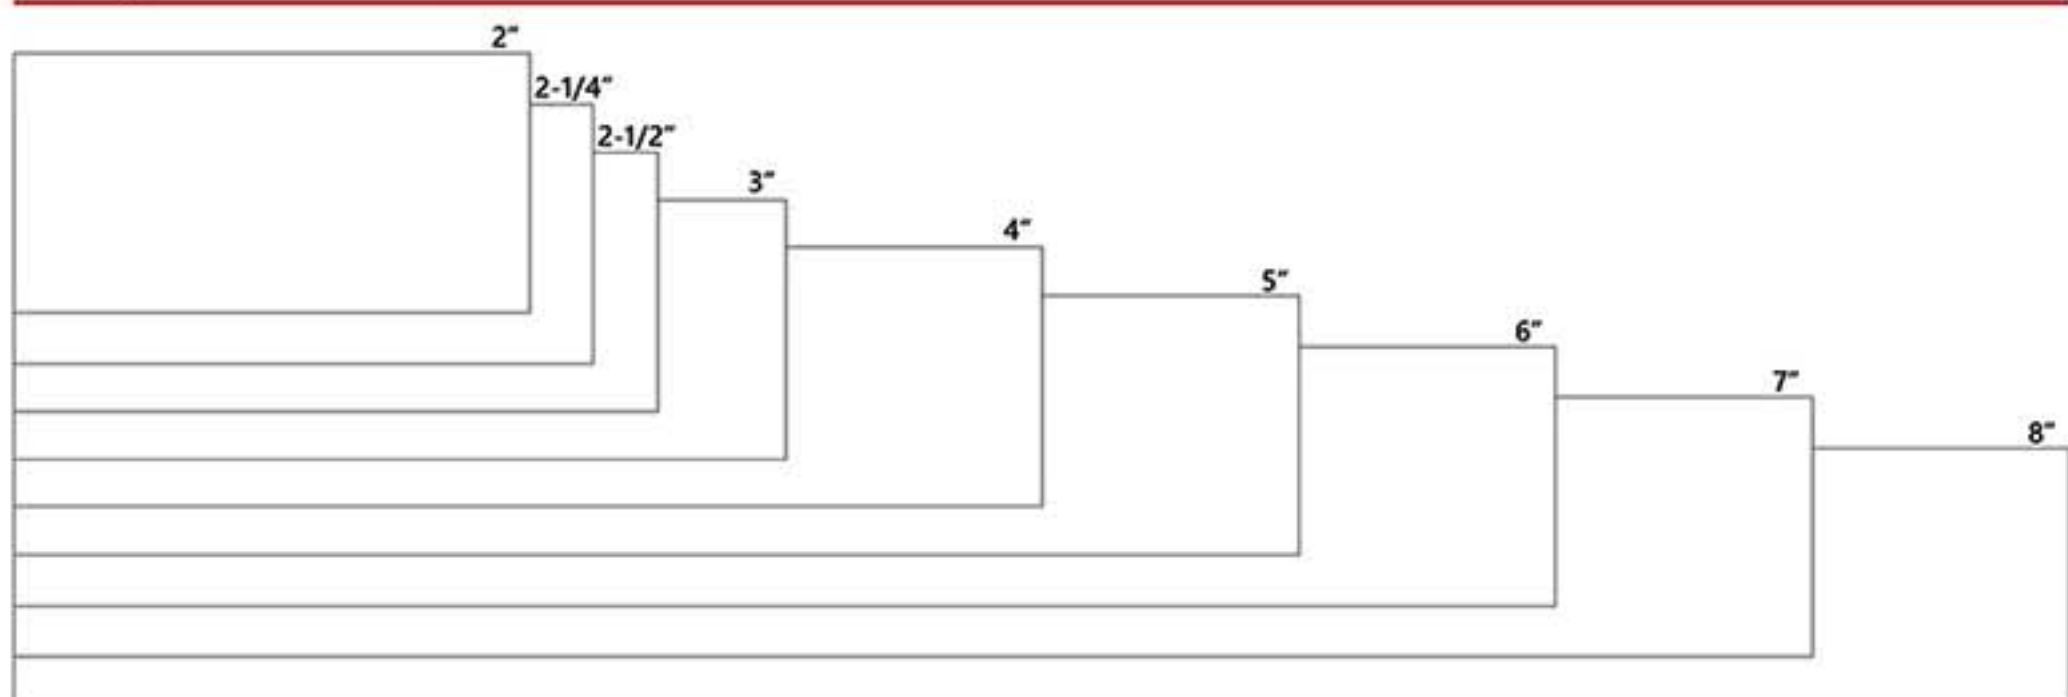

Square Wood Stamps

1/4" Height - 1 Line of Text

1/2" Height - 2 Lines of Text

3/4" Height - 4 Lines of Text

1" Height - 6 Lines of Text

1-1/4" Height - 7 Lines of Text

1-1/2" Height - 8 Lines of Text

1-3/4" Height - 9 Lines of Text

2" Height - 12 Lines of Text

2-1/2" Height - 14 Lines of Text

3" Height - 17 Lines of Text