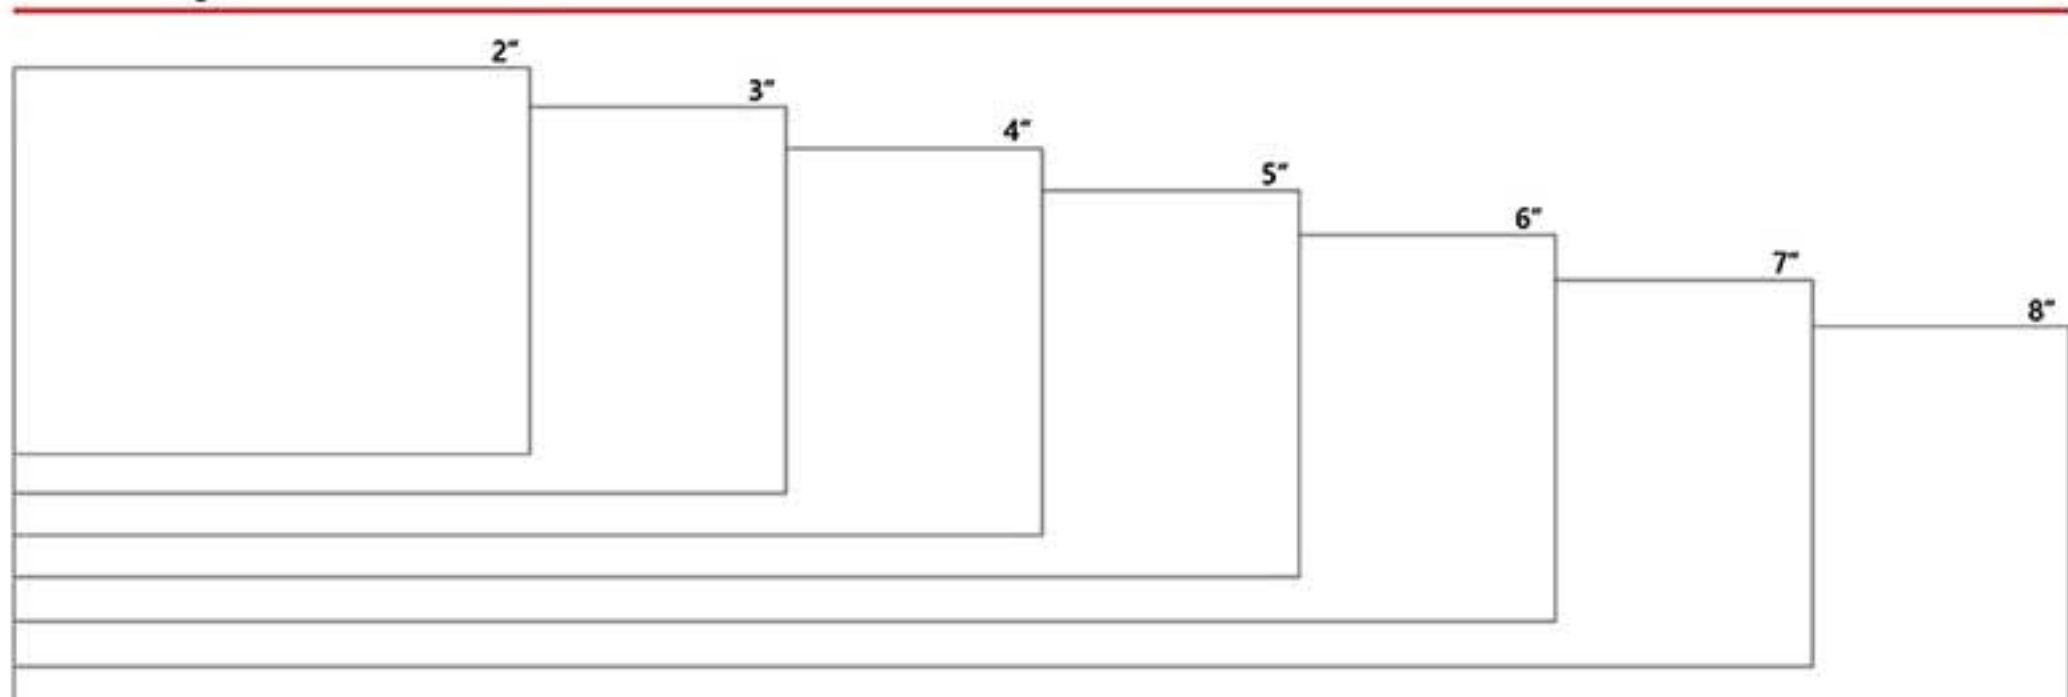

Square Wood Stamps

1/4" Height - 1 Line of Text

1/2" Height - 2 Lines of Text

3/4" Height - 4 Lines of Text

1" Height - 6 Lines of Text

1-1/4" Height - 7 Lines of Text

1-1/2" Height - 8 Lines of Text

1-3/4" Height - 9 Lines of Text

2" Height - 12 Lines of Text

2-1/2" Height - 14 Lines of Text

3" Height - 17 Lines of Text