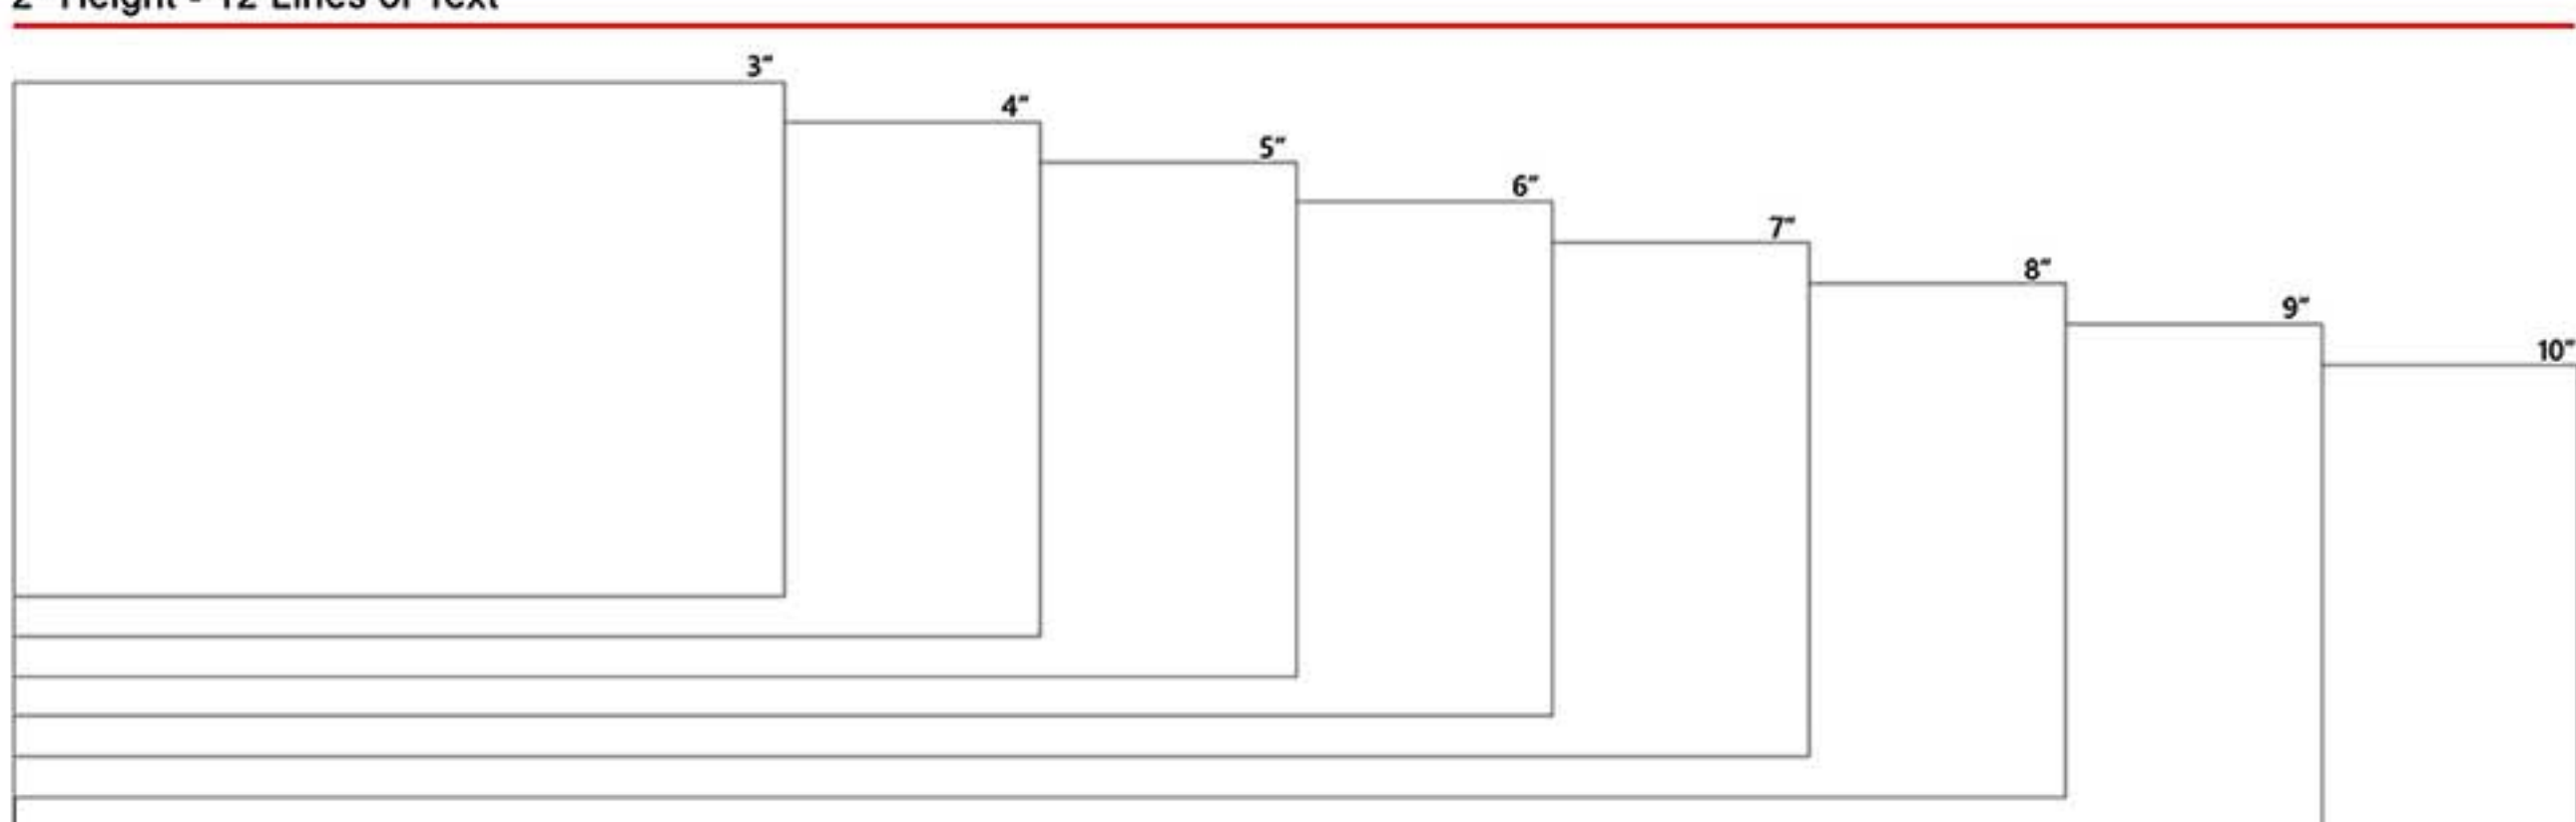

Square Wood Stamps

1/4" Height - 1 Line of Text

1/2" Height - 2 Lines of Text

3/4" Height - 4 Lines of Text

1" Height - 6 Lines of Text

1-1/4" Height - 7 Lines of Text

1-1/2" Height - 8 Lines of Text

1-3/4" Height - 9 Lines of Text

2" Height - 12 Lines of Text

2-1/2" Height - 14 Lines of Text

3" Height - 17 Lines of Text