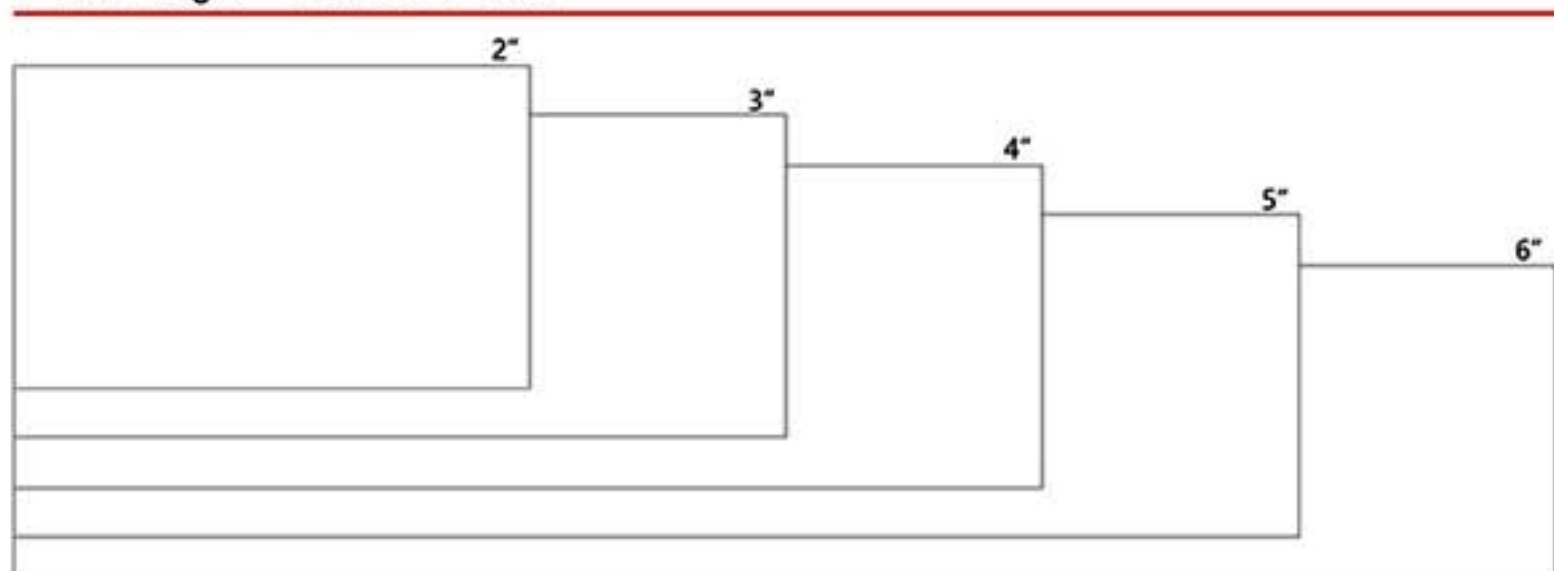

Square Wood Stamps

1/4" Height - 1 Line of Text

1/2" Height - 2 Lines of Text

3/4" Height - 4 Lines of Text

1" Height - 6 Lines of Text

1-1/4" Height - 7 Lines of Text

1-1/2" Height - 8 Lines of Text

1-3/4" Height - 9 Lines of Text

2" Height - 12 Lines of Text

2-1/2" Height - 14 Lines of Text

3" Height - 17 Lines of Text